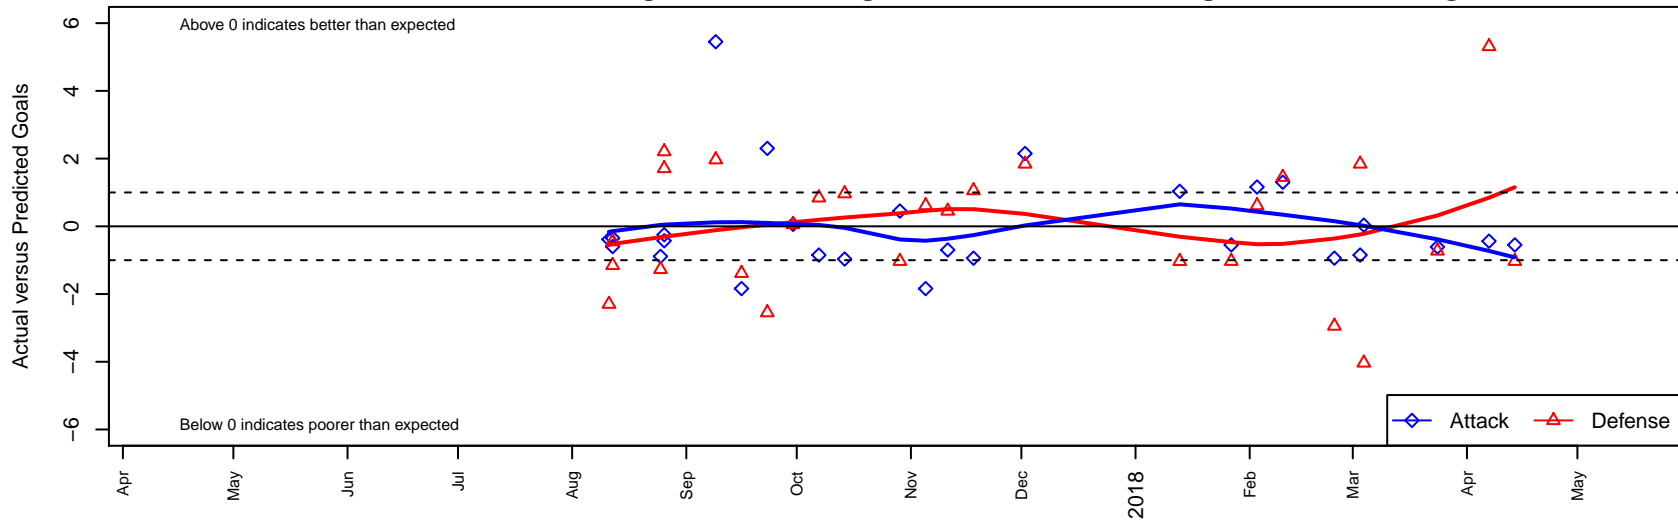

Blackhills FC Red B05

Blackhills FC
 Olympia, WA
 B05 total strength=626
 attack=0.67 defense=0.45
 fall league = RCL B05 Div 4

alt names used:
 03 Blackhills B05 Red
 Blackhills B05 Red
 Blackhills FC B05 Red B
 Blackhills FC B05 Red B

Venues played:
 2017 Rimland Challenge COPA U13
 2017 River Jam Copa U13
 2017 RCL B05 Div 4
 2017 WYS Presidents Cup B05 Division 2

Blackhills FC Red B05
 Dots are actual minus expected GF (blue circles) and GA (red triangles).
 Blue line is smoothed change in attack strength. Red is smoothed change in defense strength.

**attack and defense variance (black dot)
relative to other teams
and top 10 in region**

**attack and defense rating
relative to others at age
and all opponents in last 13 months**

Performance relative to 13 month average