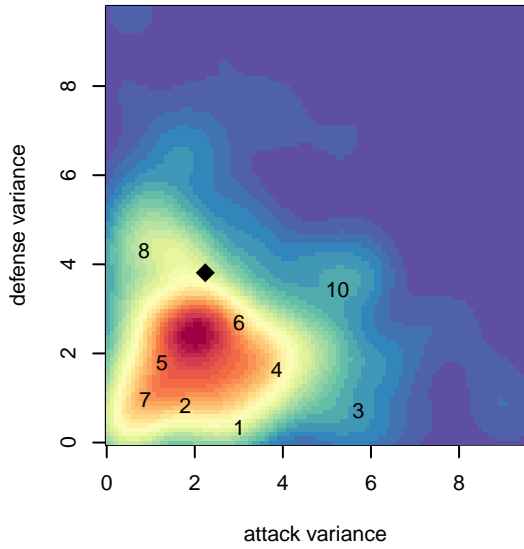

Blackhills FC Red B05

Blackhills FC
 Olympia, WA
 B05 total strength=626
 attack=0.67 defense=0.45
 fall league = RCL B05 Div 4

alt names used:
 03 Blackhills B05 Red
 Blackhills B05 Red
 Blackhills FC B05 Red B
 Blackhills FC B05 Red B

Venues played:
 2017 Rimland Challenge COPA U13
 2017 River Jam Copa U13
 2017 RCL B05 Div 4
 2017 WYS Presidents Cup B05 Division 2

Blackhills FC Red B05
 Dots are actual minus expected GF (blue circles) and GA (red triangles).
 Blue line is smoothed change in attack strength. Red is smoothed change in defense strength.

**attack and defense variance (black dot)
relative to other teams
and top 10 in region**

**attack and defense rating
relative to others at age
and all opponents in last 13 months**

Performance relative to 13 month average