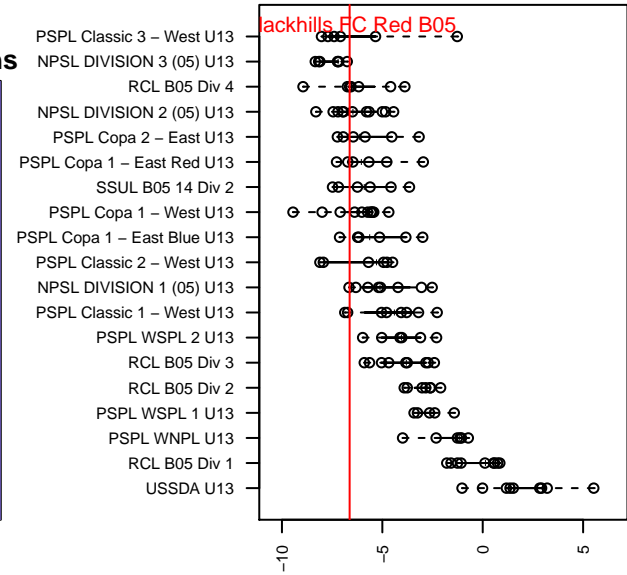

Blackhills FC Red B05

Blackhills FC
 Olympia, WA
 B05 total strength=626
 attack=0.67 defense=0.45
 fall league = RCL B05 Div 4

alt names used:
 03 Blackhills B05 Red
 Blackhills B05 Red
 Blackhills FC B05 Red B
 Blackhills FC B05 Red B

Venues played:
 2017 Rimland Challenge COPA U13
 2017 River Jam Copa U13
 2017 RCL B05 Div 4
 2017 WYS Presidents Cup B05 Division 2

Blackhills FC Red B05
 Dots are actual minus expected GF (blue circles) and GA (red triangles).
 Blue line is smoothed change in attack strength. Red is smoothed change in defense strength.

**attack and defense variance (black dot)
relative to other teams
and top 10 in region**

**attack and defense rating
relative to others at age
and all opponents in last 13 months**

Performance relative to 13 month average