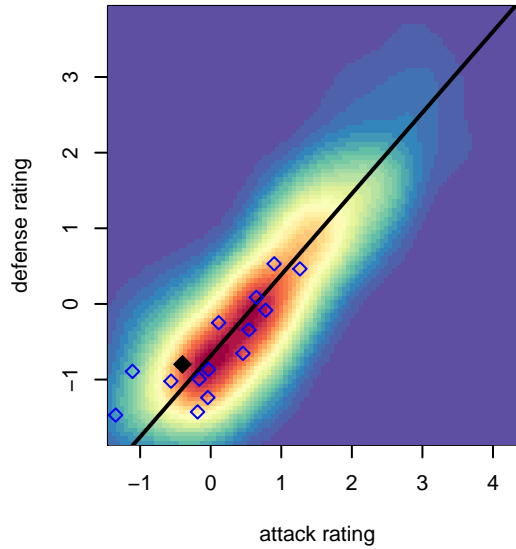

Blackhills FC Red B05

Blackhills FC
 Olympia, WA
 B05 total strength=626
 attack=0.67 defense=0.45
 fall league = RCL B05 Div 4

alt names used:
 03 Blackhills B05 Red
 Blackhills B05 Red
 Blackhills FC B05 Red B
 Blackhills FC B05 Red B

Venues played:
 2017 Rimland Challenge COPA U13
 2017 River Jam Copa U13
 2017 RCL B05 Div 4
 2017 WYS Presidents Cup B05 Division 2

Blackhills FC Red B05
 Dots are actual minus expected GF (blue circles) and GA (red triangles).
 Blue line is smoothed change in attack strength. Red is smoothed change in defense strength.

**attack and defense variance (black dot)
relative to other teams
and top 10 in region**

**attack and defense rating
relative to others at age
and all opponents in last 13 months**

Performance relative to 13 month average