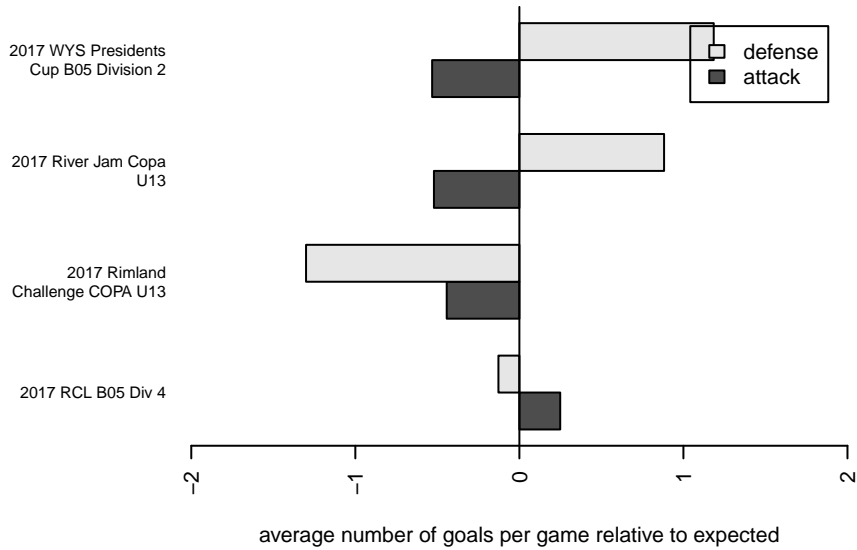

Blackhills FC Red B05

Blackhills FC
 Olympia, WA
 B05 total strength=626
 attack=0.67 defense=0.45
 fall league = RCL B05 Div 4

alt names used:
 03 Blackhills B05 Red
 Blackhills B05 Red
 Blackhills FC B05 Red B
 Blackhills FC B05 Red B

Venues played:
 2017 Rimland Challenge COPA U13
 2017 River Jam Copa U13
 2017 RCL B05 Div 4
 2017 WYS Presidents Cup B05 Division 2

Blackhills FC Red B05
 Dots are actual minus expected GF (blue circles) and GA (red triangles).
 Blue line is smoothed change in attack strength. Red is smoothed change in defense strength.

**attack and defense variance (black dot)
relative to other teams
and top 10 in region**

**attack and defense rating
relative to others at age
and all opponents in last 13 months**

Performance relative to 13 month average